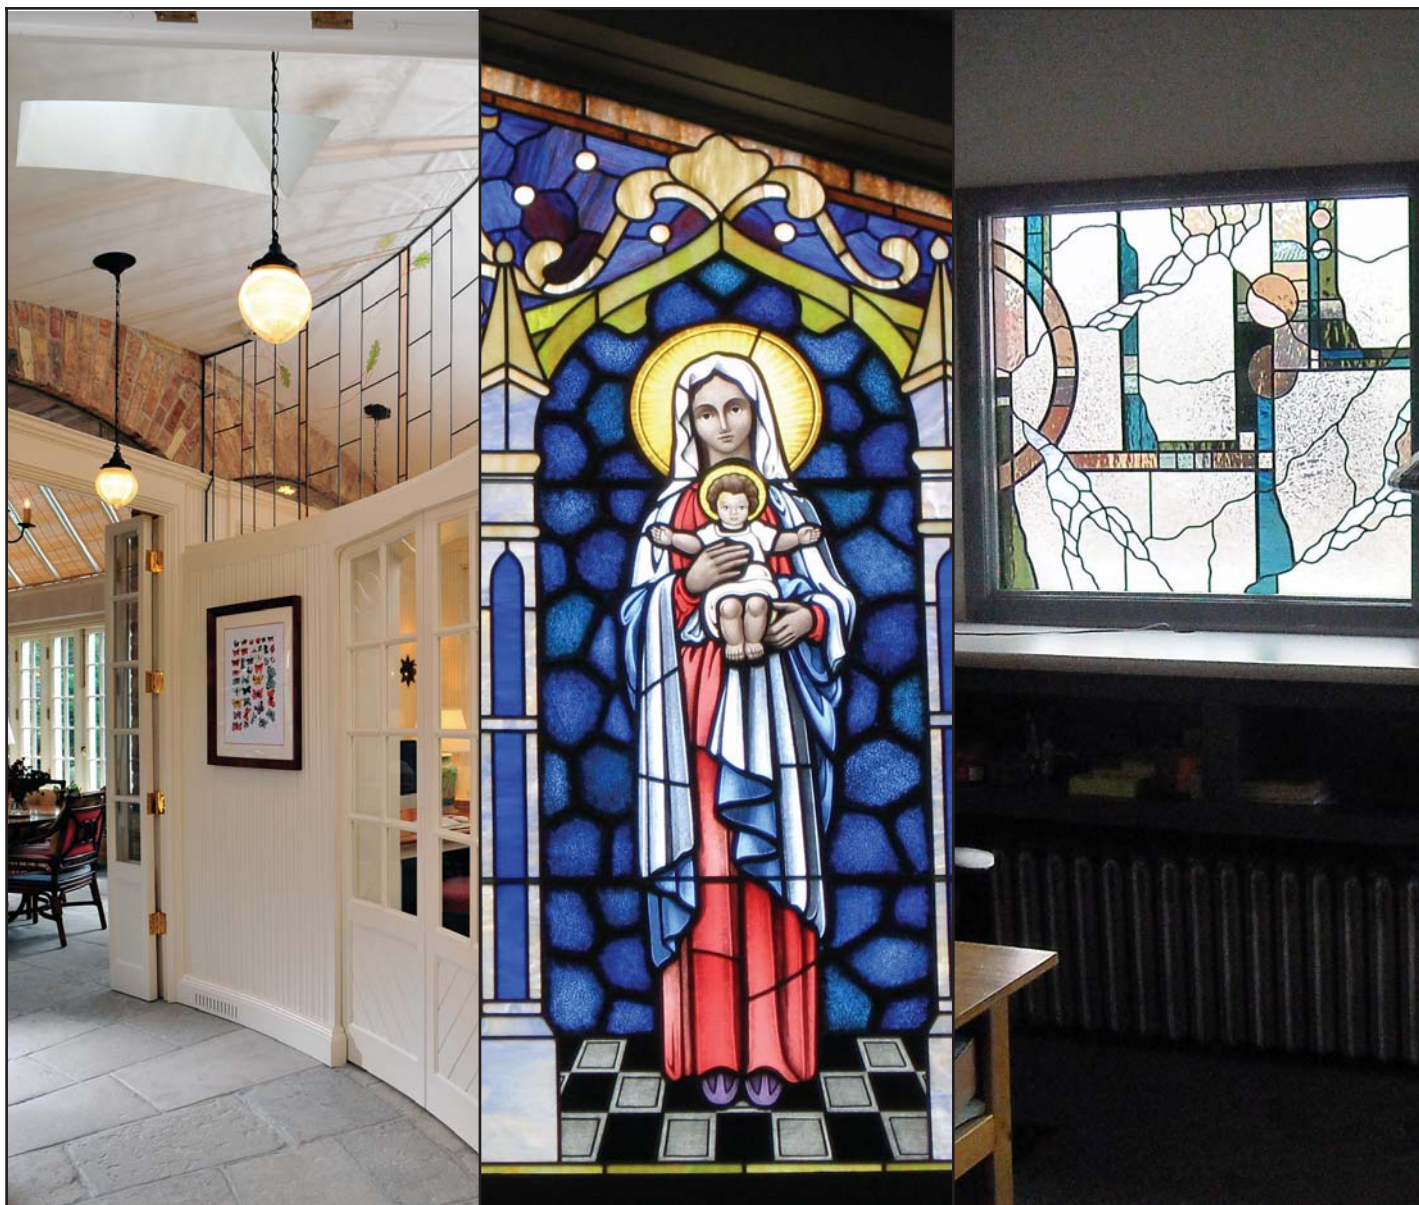

# FYI: Stained Glass Gallery

*Photographic Presentations of New Work and Recent Restoration*

“FYI: Stained Glass Gallery” features new work and recently completed restorations. Work presented is selected from among the submissions received to highlight what is happening right now in the world of architectural, stained, and decorative art glass. This section of *The Stained Glass Quarterly* is open to everyone creating stained and architectural art glass for religious, corporate, public or, private buildings.

# Franklin Art Glass Studios, Inc.

Columbus, Ohio

St. Joseph Church, Sugargrove, Ohio.  
August 2009, 192" x 68"

Since 1924, Franklin Art Glass Studios has been producing fine handcrafted stained and leaded glass. Known for quality craftsmanship, Franklin Art Glass Studios has produced an array of stained glass items for homes, offices, restaurants, businesses, and churches in their more than 85 years in business. [www.franklinartglass.com](http://www.franklinartglass.com).

# Solstice Art Source

Chicago, Illinois

Private Residence  
Chicago, Illinois  
128" x 38"

In a private residence on Chicago's North Shore, this light screen acts as a sound barrier between an office and hallway that connect the original body of the house to a new addition. It rests atop a bookcase and is centered along the radial barrel vault ceiling. Views are from the kitchen and from the office.